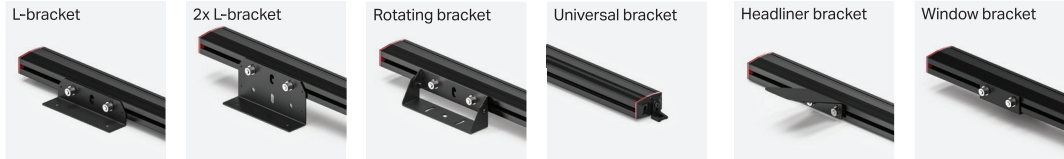

FUSION-S

Work lights available in 4 different sizes.

Feniex Industries, Inc.
1.800.615.8350

FUSION® 40" WORK LIGHT

Lightstick

PART #	WLF-4024
DIMENSIONS	37.46" x 2.25" x 1.25"
VOLTAGE	10-18VDC
CURRENT DRAW	6 Amps @ 13V
FLASH PATTERNS	Steady On
OPTICS	40° Light Spread
LED COLORS	■
LED COUNT	48 LEDs
CABLE LENGTH	8ft

MOUNTING:

CERTIFICATIONS:

DESCRIPTION:

The Feniex Fusion Work Lights provide powerful and reliable illumination in four sizes: 20", 30", 40", and 50". Built for durability and versatility, these lights are ideal for any worksite or emergency scene, offering a Steady On mode for continuous illumination and unmatched brightness for maximum visibility. Whether you need a compact solution or a larger, more expansive lighting option, the Fusion Work Lights deliver superior performance in every size.

- Available in 4 different sizes.
- Steady On lighting
- Encased in rugged, aluminum extrusion
- Universal Mount for all Vehicle Makes & Models

Military-grade aluminum